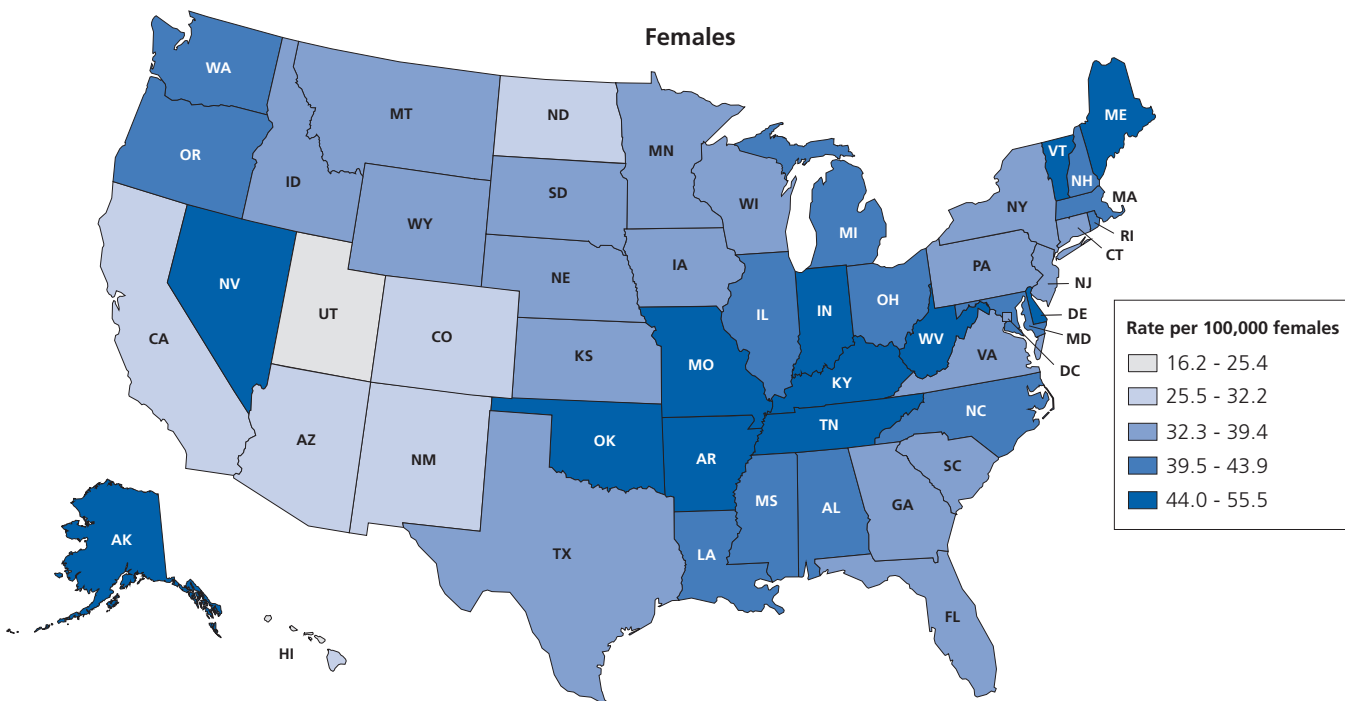

Geographic Patterns in Lung Cancer Death Rates* by State, US, 2007-2011

*Rates adjusted to the 2000 US standard population.

Source: US Mortality Data, National Center for Health Statistics, Centers for Disease Control and Prevention.