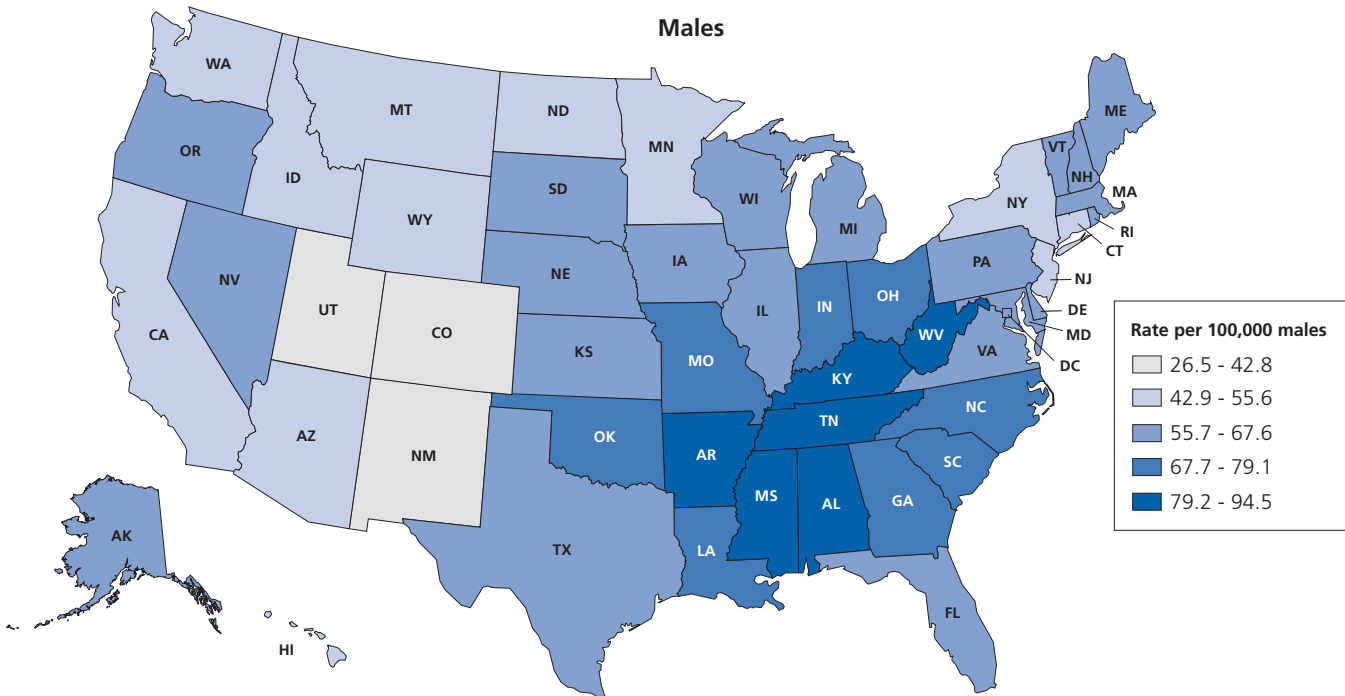

Geographic Patterns in Lung Cancer Death Rates* by State, US, 2007-2011

*Rates adjusted to the 2000 US standard population.

Source: US Mortality Data, National Center for Health Statistics, Centers for Disease Control and Prevention.