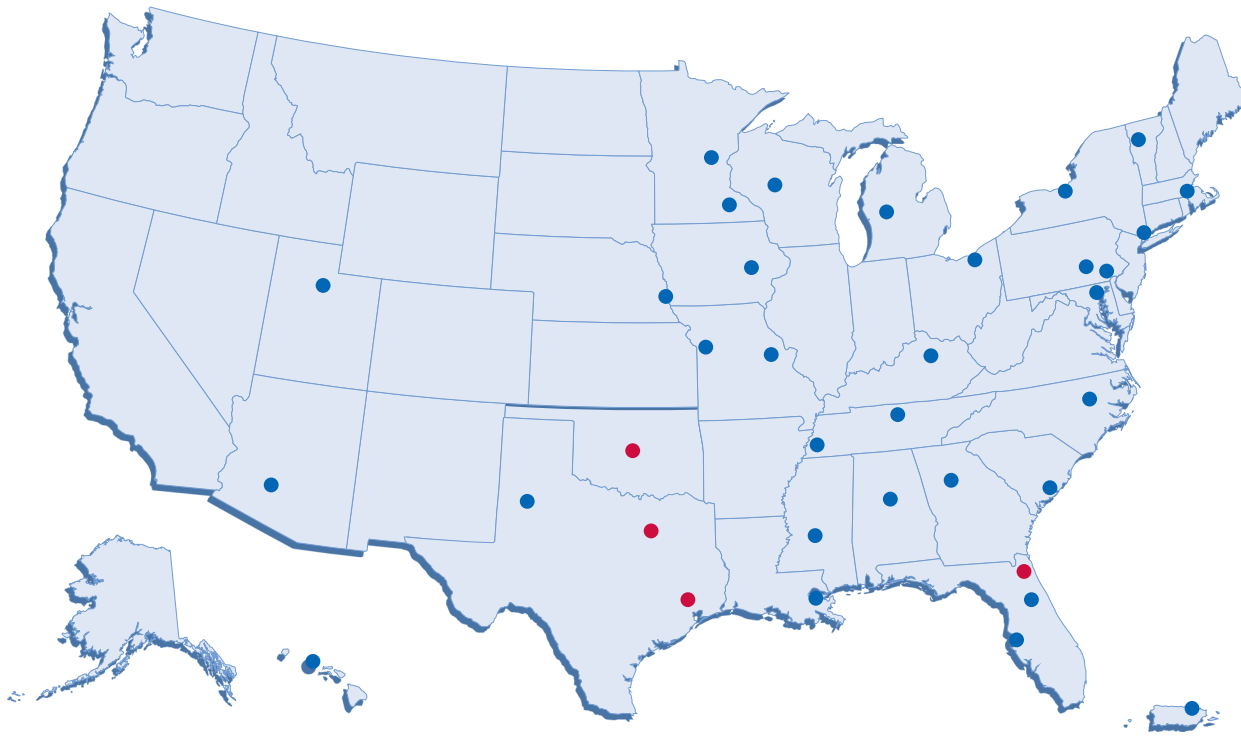

American Cancer Society Hope Lodge® Locations 2019

● EXISTING

- | | |
|------------------|--------------------|
| Atlanta, GA | Lubbock, TX |
| Baltimore, MD | Marshfield, WI |
| Birmingham, AL | Memphis, TN |
| Boston, MA | Minneapolis, MN |
| Burlington, VT | Nashville, TN |
| Charleston, SC | New Orleans, LA |
| Cleveland, OH | New York, NY |
| Gainesville, FL | Omaha, NE |
| Grand Rapids, MI | Philadelphia, PA |
| Greenville, NC | Phoenix, AZ |
| Hershey, PA | Rochester, MN |
| Honolulu, HI | Rochester, NY |
| Iowa City, IA | Salt Lake City, UT |
| Jackson, MS | San Juan, PR |
| Kansas City, MO | St. Louis, MO |
| Lexington, KY | Tampa, FL |

● FOUR FUTURE COMMUNITIES AND ESTIMATED SIZES

Dallas, TX
50 guest rooms

Houston, TX
64 guest rooms

Jacksonville, FL
30 guest rooms

Oklahoma City, OK
34 guest rooms